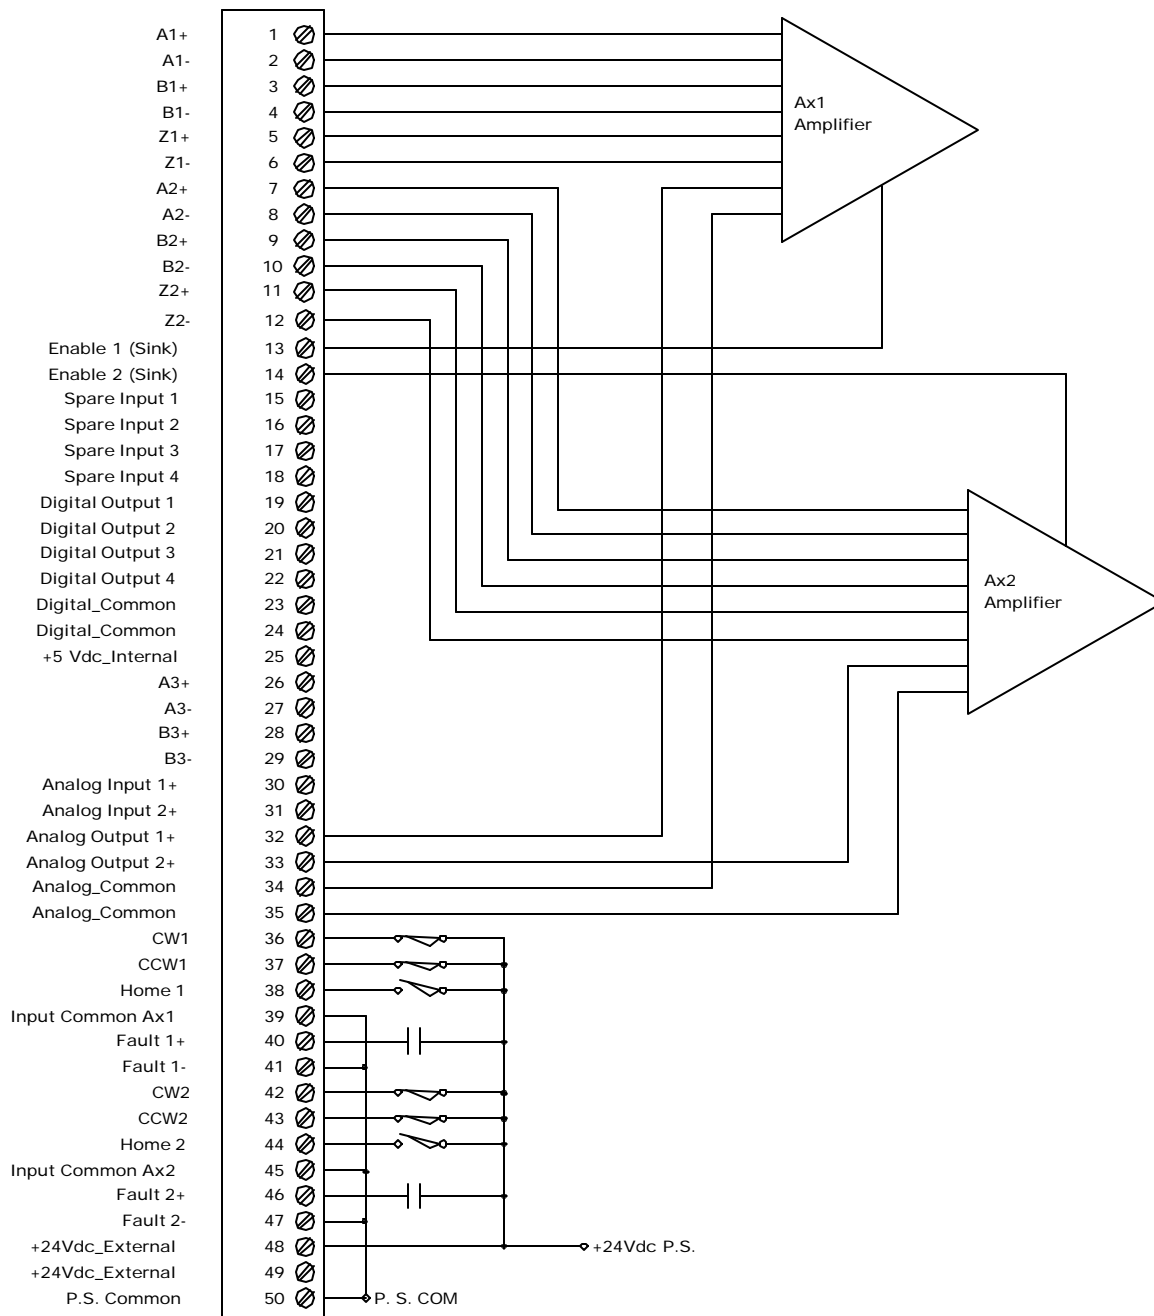

IFC 022E-MPL (PN 1002-05) Quantum Encoder Feedback & Control Module w/Motion Programming Language (Breakout Wiring)

		221 SEVENTH STREET SUITE 111 PITTSBURGH, PA 15239 (412) 628-1200	
		TITLE IFC22DE-MPL Quantum Encoder Feedback & Control Module w/Motion Programming Language.	
SCALE 1 = 1	INITIAL PAR	DATE 10/29/04	FILE NAME 1002-05_0001
PART NO. 1002-05			DWG. NO. N/A
			PG. 1 OF 1