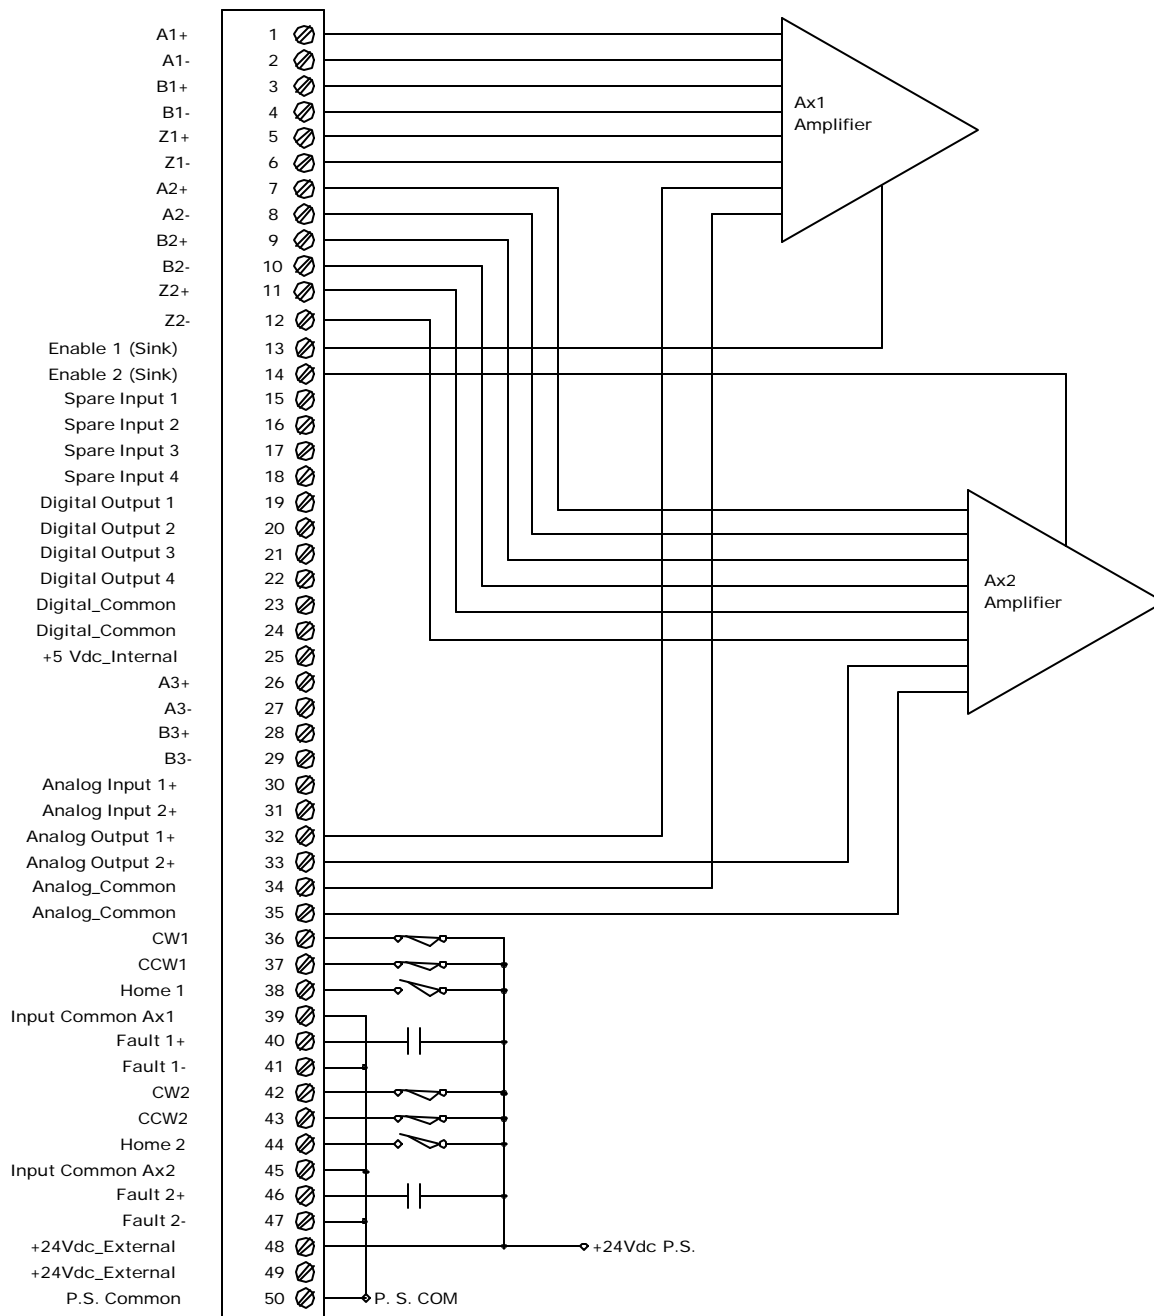

# IFC 022E-MPL (PN 1002-05) Quantum Encoder Feedback & Control Module w/Motion Programming Language (Breakout Wiring)

		221 SEVENTH STREET SUITE 111 PITTSBURGH, PA 15239 (412) 628-1200	
		TITLE IFC22DE-MPL Quantum Encoder Feedback & Control Module w/Motion Programming Language.	
SCALE 1 = 1	INITIAL PAR	DATE 10/29/04	FILE NAME 1002-05_0001
PART NO. 1002-05		DWG. NO. N/A	
		PG. 1 OF 1	