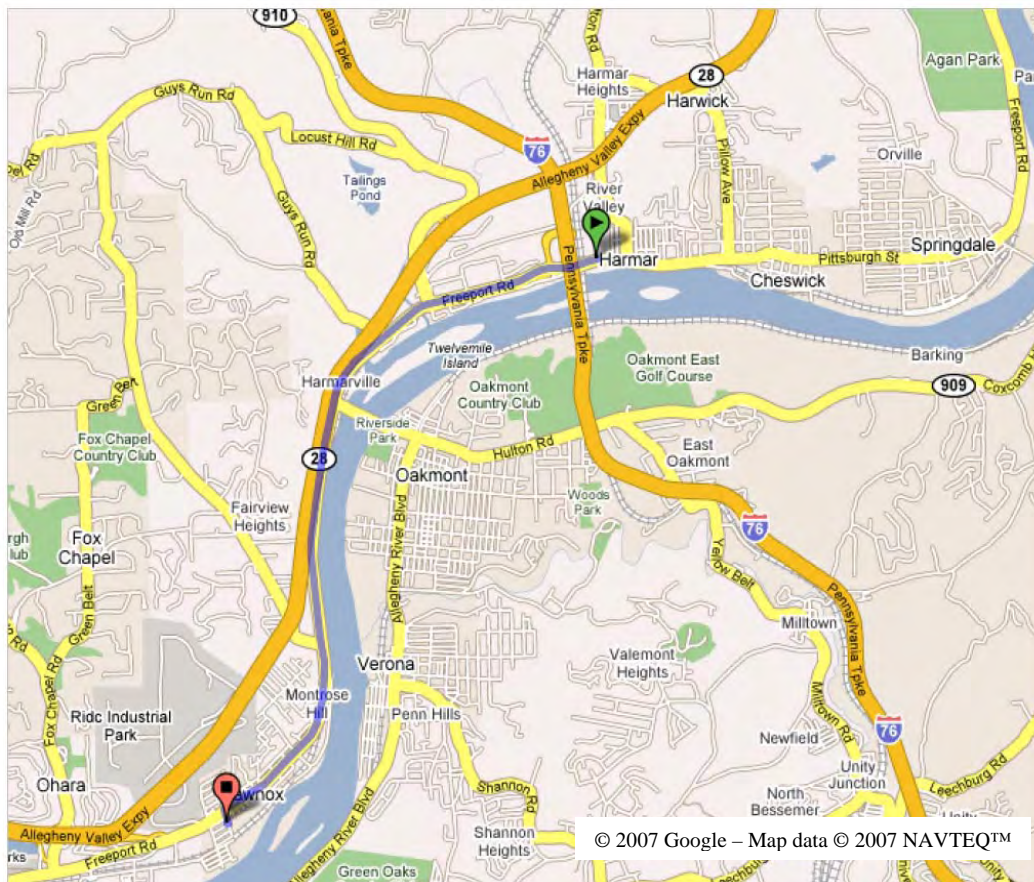

## Maps and Directions to Our Facility

From the PA Turnpike (I-76):

- Exit the PA Turnpike at interchange #48 “Allegheny Valley”.
- Proceed WEST on Freeport Rd for approx 4 miles.
- Turn LEFT onto Blaw Ave.
- Turn RIGHT onto 7<sup>th</sup> St.
- We are located in the lower level of the Seventh Street Commons building on the corner of 7<sup>th</sup> St. and Blaw Ave.

From I-279 Northbound:

- Exit I-279 at exit #7C PA-28N toward Etna.
- Proceed on PA-28 NORTH for approx 7 miles.
- Exit PA-28 at exit #9 to Blawnox.
- Proceed on Freeport Rd approx ½ mile.
- Turn RIGHT onto Center Ave.
- Turn LEFT onto 7<sup>th</sup> St.
- We are located in the lower level of the Seventh Street Commons building on the corner of 7<sup>th</sup> St. and Blaw Ave.

Map Images © 2007, 2008 Google  
Map Data © 2007, 2008 NAVTEQ™

<http://maps.google.com>  
<http://navteq.com/>