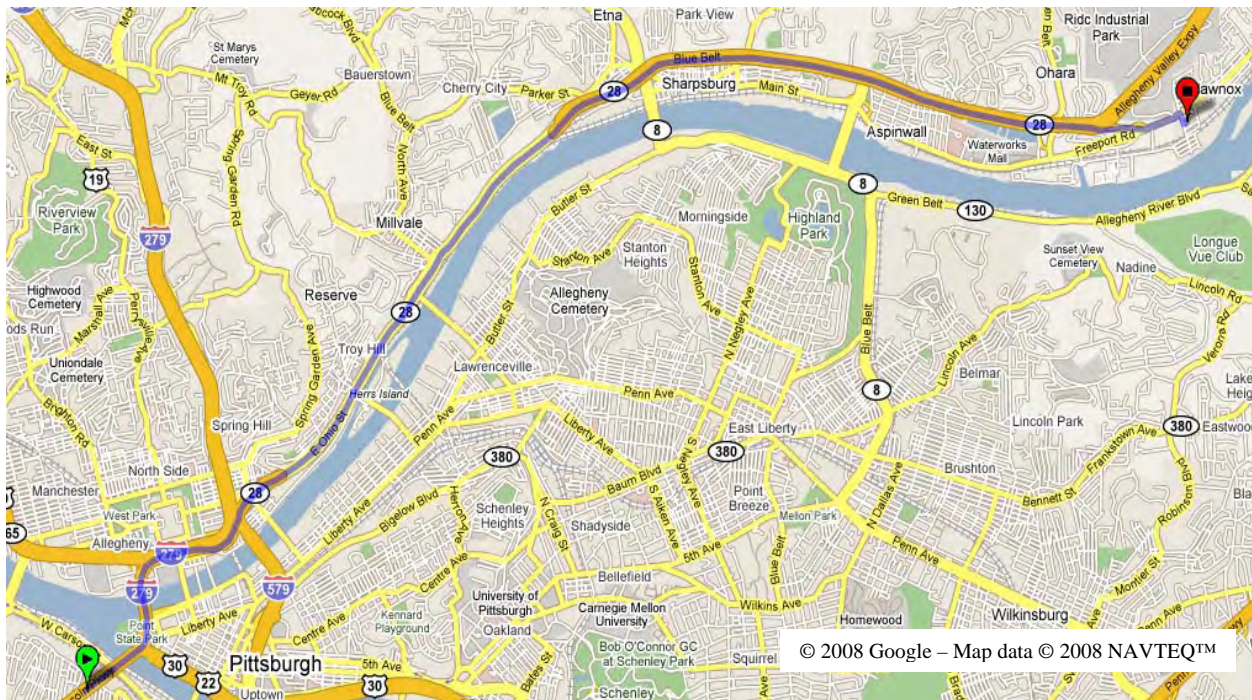

## Maps and Directions to Our Facility

From the PA Turnpike (I-76):

- Exit the PA Turnpike at interchange #48 “Allegheny Valley”.
- Proceed WEST on Freeport Rd for approx 4 miles.
- Turn LEFT onto Blaw Ave.
- Turn RIGHT onto 7<sup>th</sup> St.
- We are located in the lower level of the Seventh Street Commons building on the corner of 7<sup>th</sup> St. and Blaw Ave.

From I-279 Northbound:

- Exit I-279 at exit #7C PA-28N toward Etna.
- Proceed on PA-28 NORTH for approx 7 miles.
- Exit PA-28 at exit #9 to Blawnox.
- Proceed on Freeport Rd approx ½ mile.
- Turn RIGHT onto Center Ave.
- Turn LEFT onto 7<sup>th</sup> St.
- We are located in the lower level of the Seventh Street Commons building on the corner of 7<sup>th</sup> St. and Blaw Ave.

Map Images © 2007, 2008 Google  
Map Data © 2007, 2008 NAVTEQ™

<http://maps.google.com>  
<http://navteq.com/>